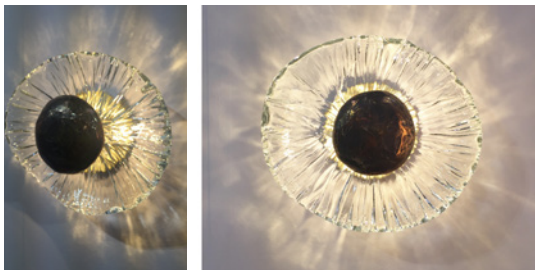

## IRIS SCONCE

The iris scone uses mottled clear thick glass and a cast bronze heat sink to create a fixture that is a combination of ancient crafts and forward thinking. ADA compliant. These LED fixtures with driver included can be mounted to the wall or ceiling. Hand blown and shaped in lead free crystal. No molds are used, and each glass shape is unique. Designed and made by Siemon & Salazar in California. Signed.

Specifications:

- LED scone with driver
- Antique bronze finish

iris scone  
53-106-48  
8"T x 9.5"W x 4"D