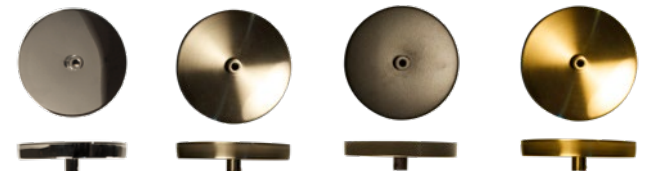

Included:

E12 candelabra base assembly with 6’ of cord
5” round canopy

Bulb- 4W LED 2700K clear dimmable globe or
2.5W LED 2700K clear dimmable tube

Approx. Weight 5.5 lbs
MAX WATT 25W incandescent
Voltage 120V line voltage

LINE VOLTAGE FINISH OPTIONS

Please select finish and cord color:

CORD COLORS

CLEAR PLASTIC -CP
WHITE PLASTIC -WP
WHITE CLOTH -WC
BLACK CLOTH -BC
BLACK PLASTIC -BP
GREY CLOTH -GC

CANOPY FINISHES

POLISHED NICKEL -PN
SATIN NICKEL -SN
DARK BRONZE -BZ
SATIN BRASS -SB